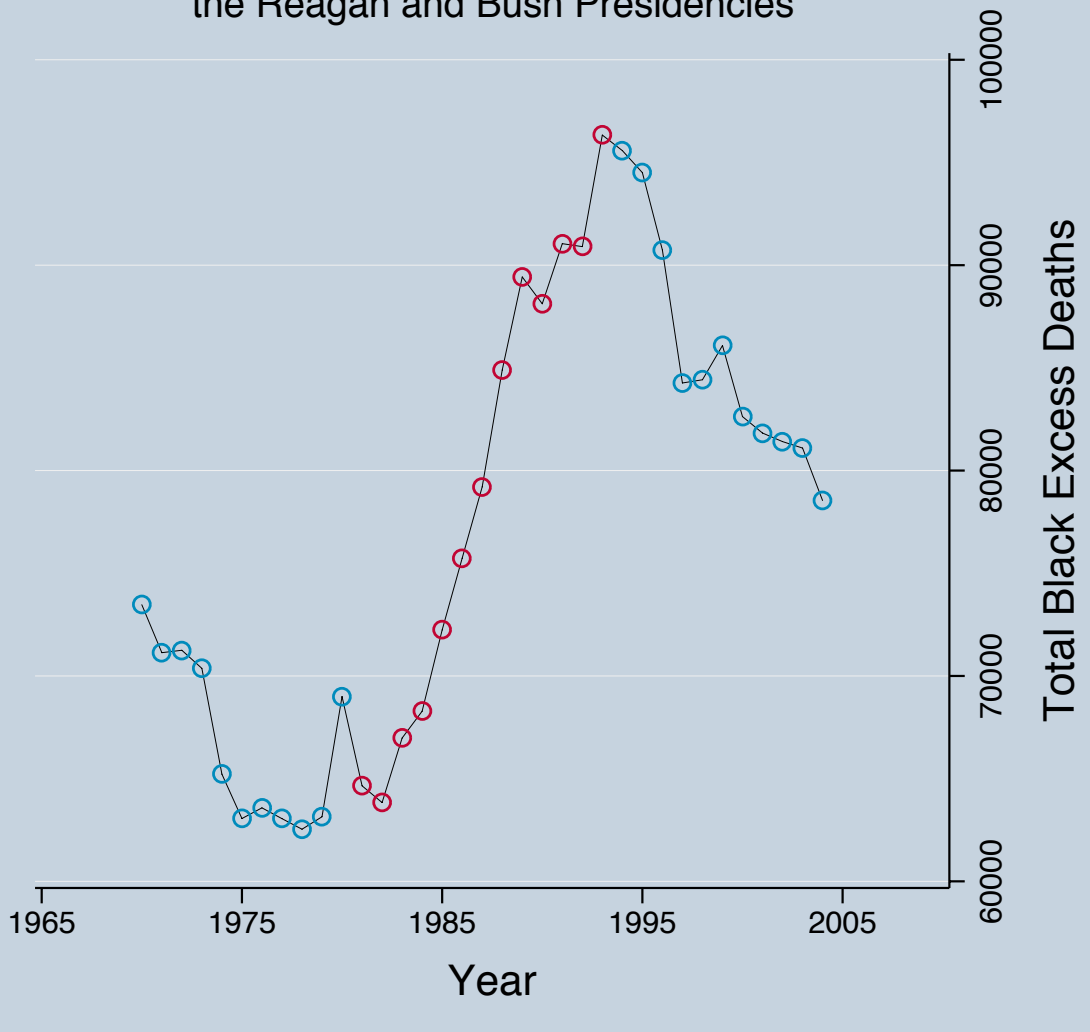

Figure. Total Black Excess Deaths and the Reagan and Bush Presidencies

MIT OpenCourseWare
<http://ocw.mit.edu>

24.912 Black Matters: Introduction to Black Studies
Spring 2017

For information about citing these materials or our Terms of Use, visit: <http://ocw.mit.edu/terms>.