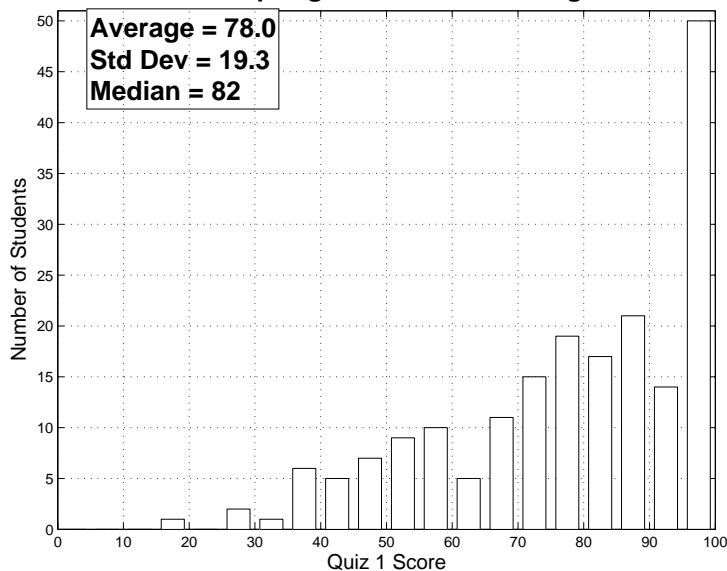

QUIZ 1 RESULTS

Wednesday, March 9, 2005

- Solutions to both 6.041 and 6.431 quizzes are available in the exams section.
- *Regrade Policy:* Students who feel there is an error in the grading of their quiz have until **Wednesday, March 16** to submit the regrade request to their TA. **Do not write anything at all on the exam booklet!** Instead attach a note on a separate piece of paper explaining the putative error. Any attempt to modify a quiz booklet is considered a serious breach of academic honesty. We photocopy a substantial fraction of the quizzes before they are returned, implying there exists a nonzero probability of us catching such a change. We also reserve the right to regrade the entire quiz, not just the problem with the putative error.

6.041 – Spring 2005: Quiz 1 Histogram