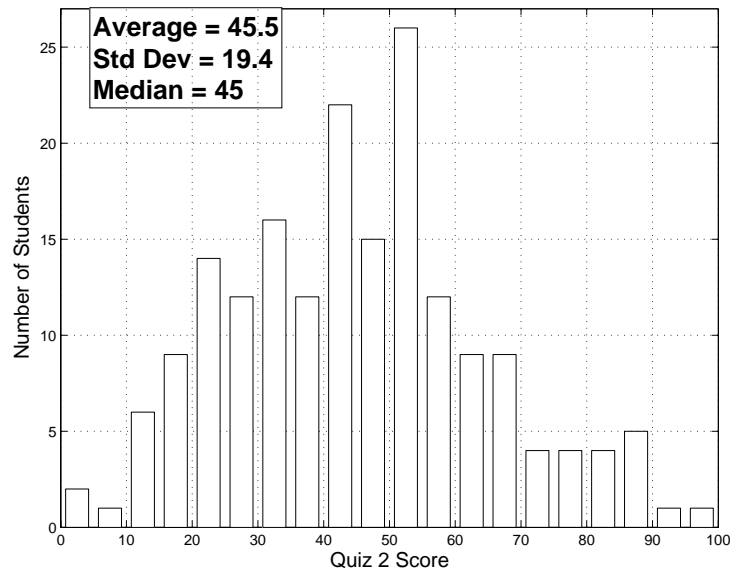

QUIZ 2 RESULTS
Wednesday, April 13, 2005

- Solutions to the quiz are available in the exams section.
- *Regrade Policy:* Students who feel there is an error in the grading of their quiz have until **Wednesday, April 20** to submit the regrade request to their TA. **Do not write anything at all on the exam booklet!** Instead attach a note on a separate piece of paper explaining the putative error. Any attempt to modify a quiz booklet is considered a serious breach of academic honesty. We photocopy a substantial fraction of the quizzes before they are returned, implying there exists a nonzero probability of us catching such a change. We also reserve the right to regrade the entire quiz, not just the problem with the putative error.

6.041 – Spring 2005: Quiz 2 Histogram