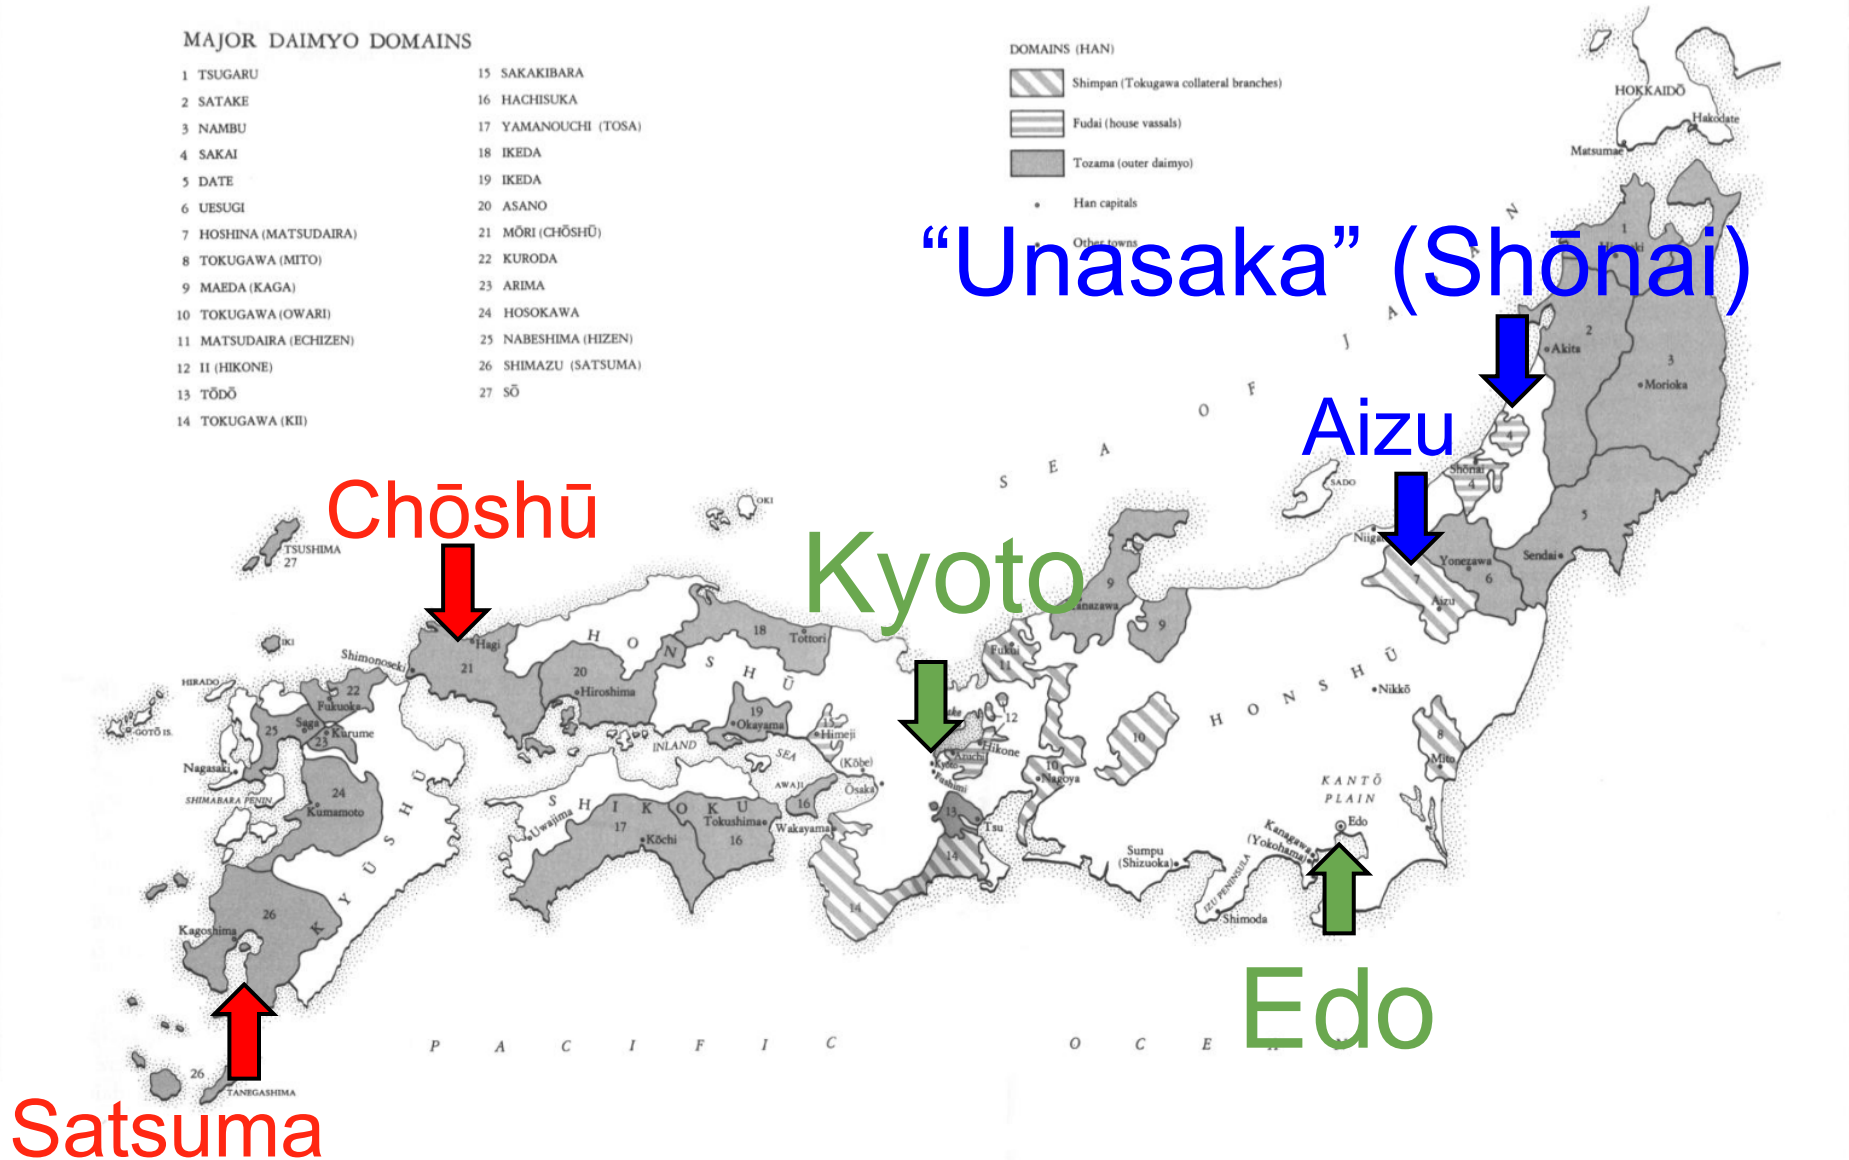

- | | |
|-------------------------|----------------------|
| 1 TSUGARU | 15 SAKAKIBARA |
| 2 SATAKE | 16 HACHISUKA |
| 3 NAMBU | 17 YAMANOUCHI (TOSA) |
| 4 SAKAI | 18 IKEDA |
| 5 DATE | 19 IKEDA |
| 6 UESUGI | 20 ASANO |
| 7 HOSHINA (MATSUDAIRA) | 21 MŌRI (CHŌSHŪ) |
| 8 TOKUGAWA (MITO) | 22 KURODA |
| 9 MAEDA (KAGA) | 23 ARIMA |
| 10 TOKUGAWA (OWARI) | 24 HOSOKAWA |
| 11 MATSUDAIRA (ECHIZEN) | 25 NABESHIMA (HIZEN) |
| 12 II (HIKONE) | 26 SHIMAZU (SATSUMA) |
| 13 TŌDŌ | 27 SŌ |
| 14 TOKUGAWA (KII) | |

DOMAINS (HAN)

Shimpan (Tokugawa collateral branches)

Fudai (house vassals)

Tozama (outer daimyo)

Han capitals

Other towns

Main Characters

- Katagiri Munezō, a samurai in the Unasaka domain
- Kie: Munezō's maidservant
- Shimada Samon: Munezō's friend and an Unasaka samurai
- Katagiri Shino: Munezō's sister
- Hazama Yaichirō: Unasaka samurai reputed for his swordsmanship
- Hazama's wife
- Toda Kansai: Munezō and Hazama's teacher in swordsmanship
- Hori: chief retainer of the Unasaka domain