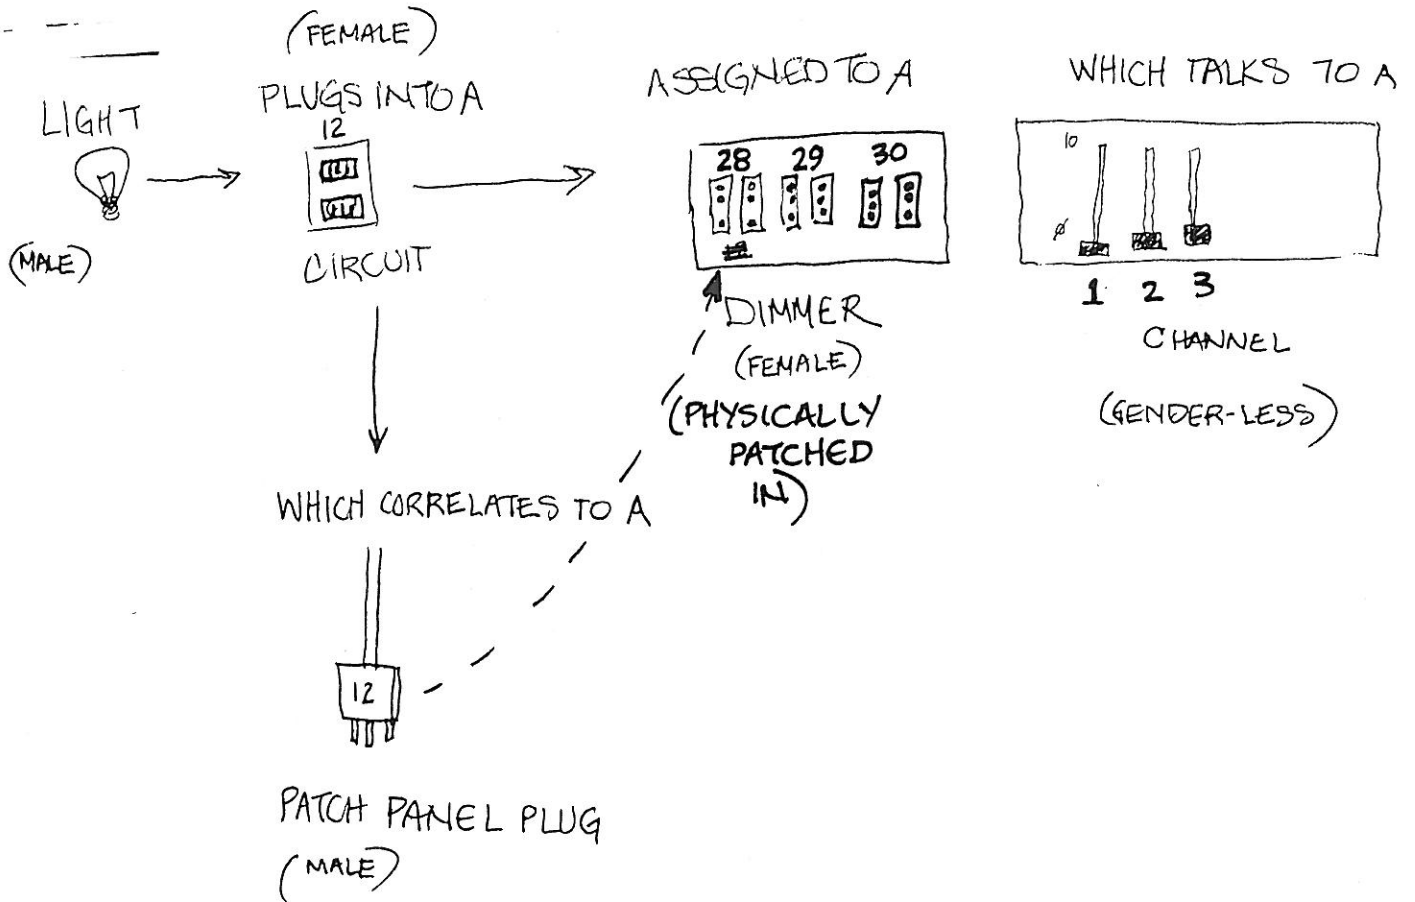

MIT OpenCourseWare
<http://ocw.mit.edu>

21M.606 Introduction to Stagecraft
Spring 2009

For information about citing these materials or our Terms of Use, visit: <http://ocw.mit.edu/terms>.

THEATRE POWER

OLD