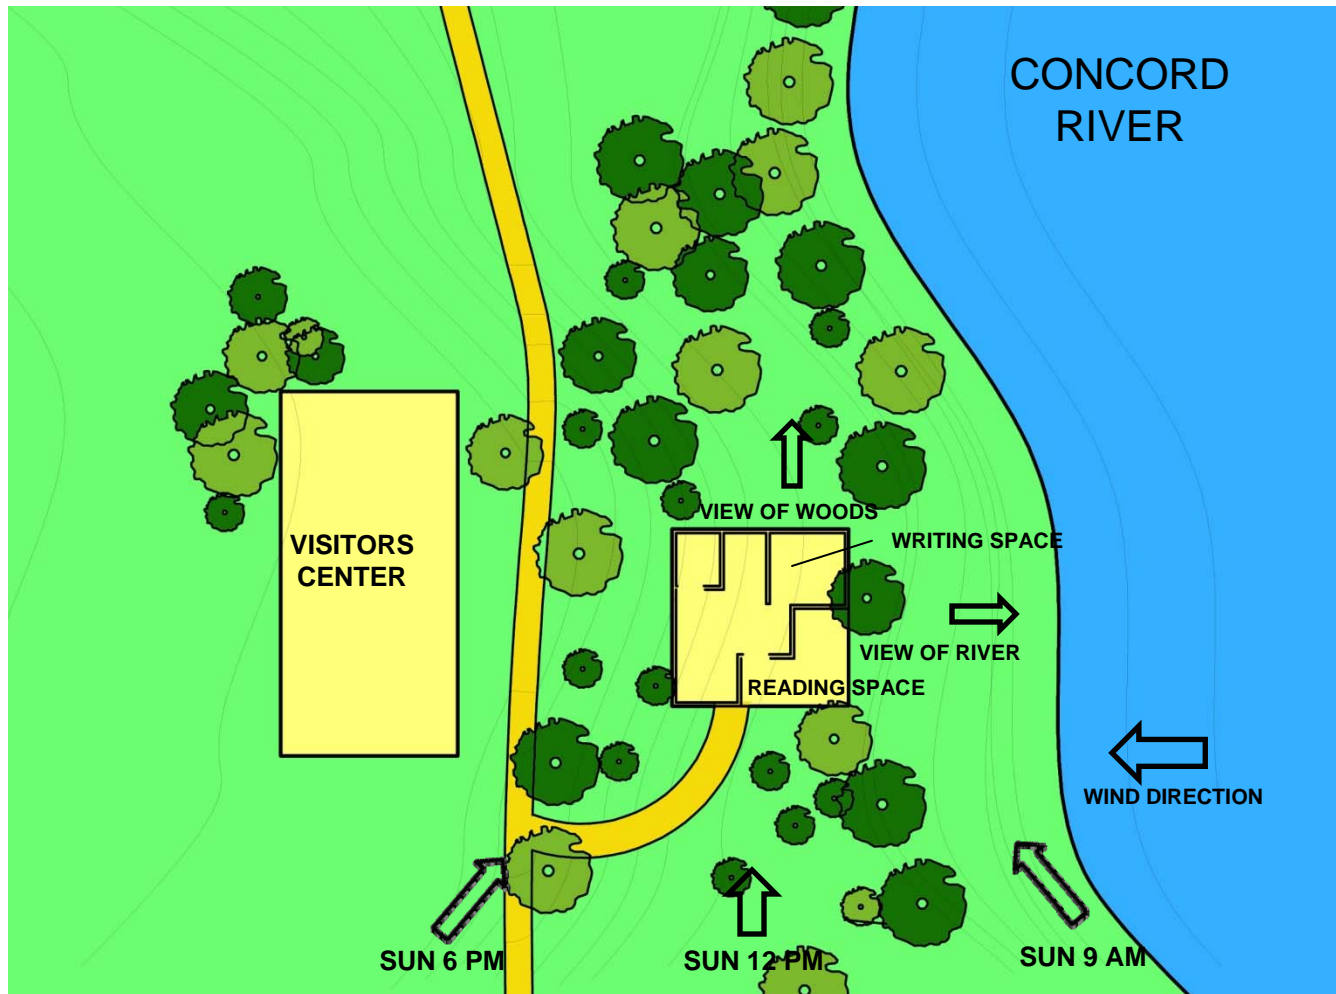

MIT OpenCourseWare
<http://ocw.mit.edu>

4.500 Introduction to Design Computing
Fall 2008

For information about citing these materials or our Terms of Use, visit: <http://ocw.mit.edu/terms>.

A CONCORD RIVER CABIN

4.500

- PEACEFUL WRITER'S CABIN – EARLY AUTUMN
- SCENIC, TRANQUIL, & OPEN
- DIRECT ACCESS TO SERENE RIVER
- SPACIOUS PORCH
- NATURAL LIGHTING AND VENTILATION

SITE PLAN

- SCENIC VIEWS
- WRITING SPACE
- READING SPACE
- SUNLIGHT

FLOOR PLAN

- LARGE L - PORCH
- OPEN FLOOR PLAN
- WRITING SPACE FACING RIVER
- OUTDOOR READING SPACE

SHAPE MODEL

- RIVER-FACING WINDOWS
- SLOPED ROOF

RENDERED PERSPECTIVE IMAGE