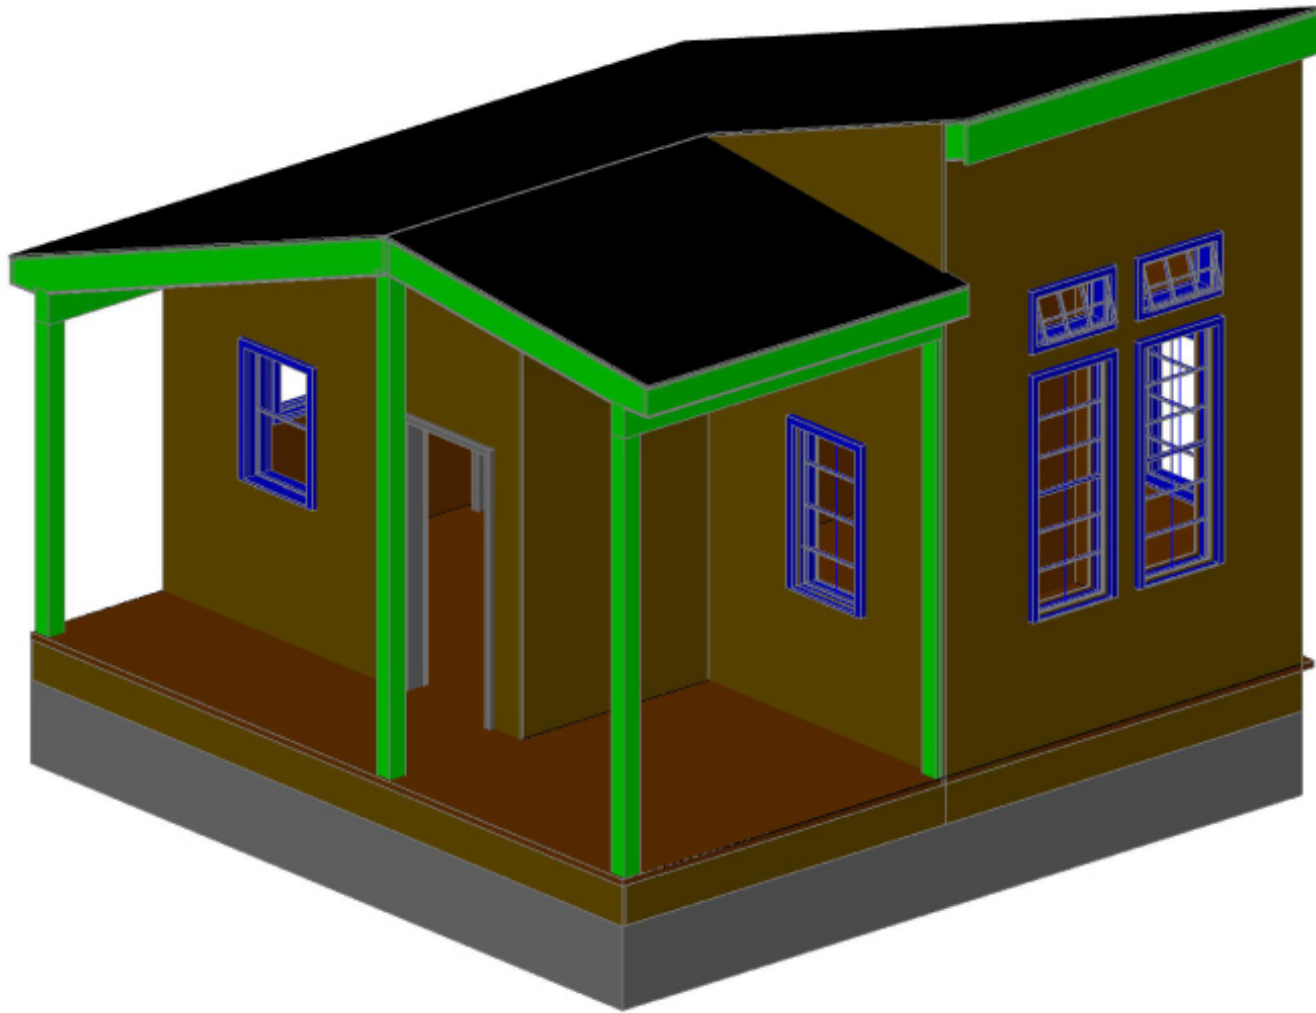

MIT OpenCourseWare
<http://ocw.mit.edu>

4.500 Introduction to Design Computing
Fall 2008

For information about citing these materials or our Terms of Use, visit: <http://ocw.mit.edu/terms>.

A CONCORD RIVER CABIN

4.500

- PEACEFUL WRITER'S CABIN – EARLY AUTUMN
- SCENIC, TRANQUIL, & OPEN
- DIRECT ACCESS TO SERENE RIVER
- SPACIOUS PORCH
- NATURAL LIGHTING AND VENTILATION

SITE PLAN

- SCENIC VIEWS
- WRITING SPACE
- READING SPACE
- SUNLIGHT

FLOOR PLAN

- LARGE L - PORCH
- OPEN FLOOR PLAN
- WRITING SPACE FACING RIVER
- OUTDOOR READING SPACE

SHAPE MODEL

- RIVER-FACING WINDOWS
- SLOPED ROOF

RENDERED PERSPECTIVE IMAGE