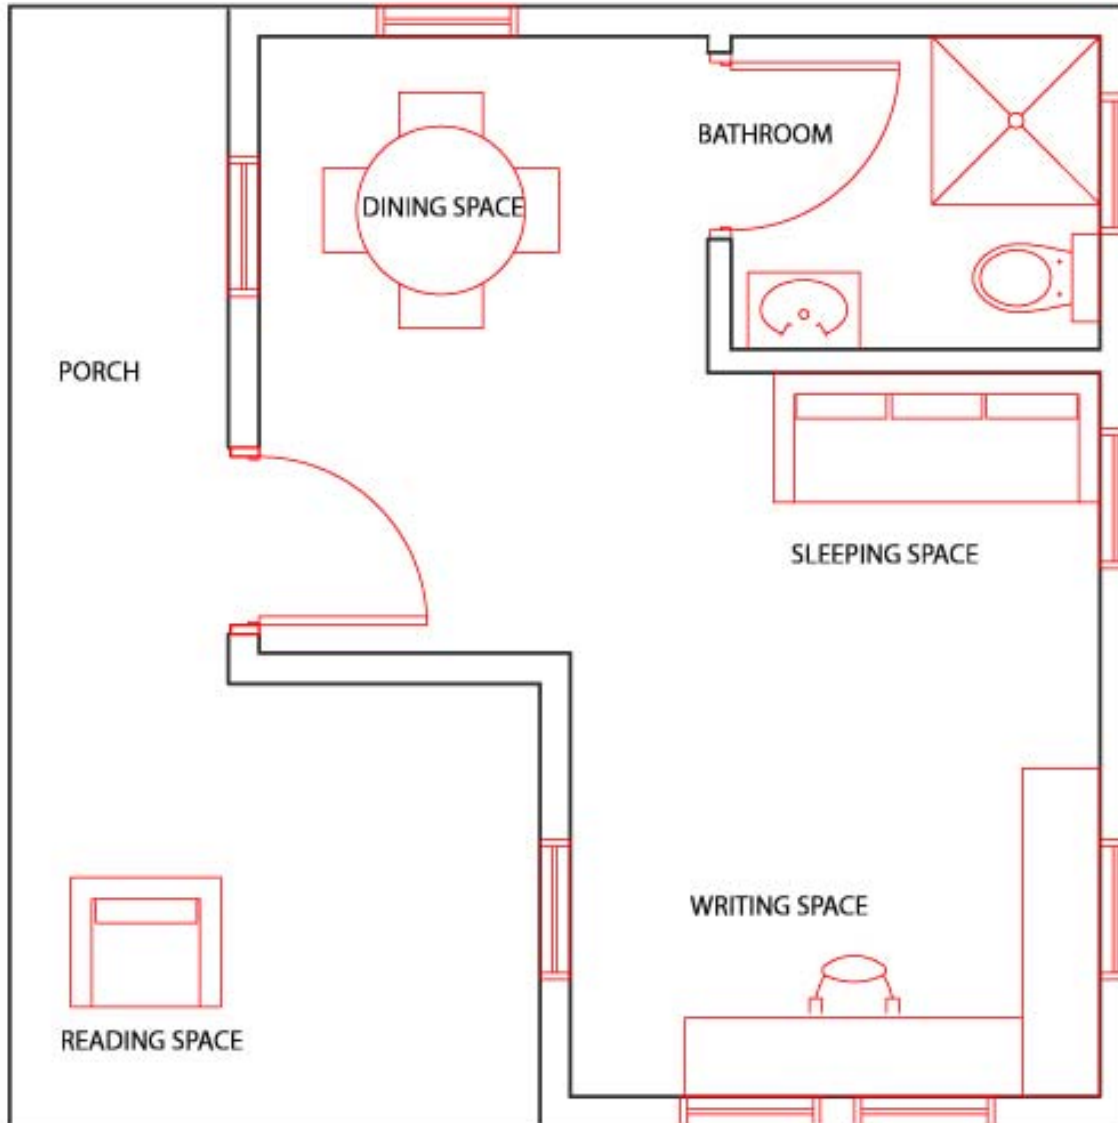

MIT OpenCourseWare
<http://ocw.mit.edu>

4.500 Introduction to Design Computing
Fall 2008

For information about citing these materials or our Terms of Use, visit: <http://ocw.mit.edu/terms>.

A CONCORD RIVER CABIN

4.500

- PEACEFUL WRITER'S CABIN – EARLY AUTUMN
- SCENIC, TRANQUIL, & OPEN
- DIRECT ACCESS TO SERENE RIVER
- SPACIOUS PORCH
- NATURAL LIGHTING AND VENTILATION

SITE PLAN

- SCENIC VIEWS
- WRITING SPACE
- READING SPACE
- SUNLIGHT

FLOOR PLAN

- LARGE L - PORCH
- OPEN FLOOR PLAN
- WRITING SPACE FACING RIVER
- OUTDOOR READING SPACE

SHAPE MODEL

- RIVER-FACING WINDOWS
- SLOPED ROOF

RENDERED PERSPECTIVE IMAGE