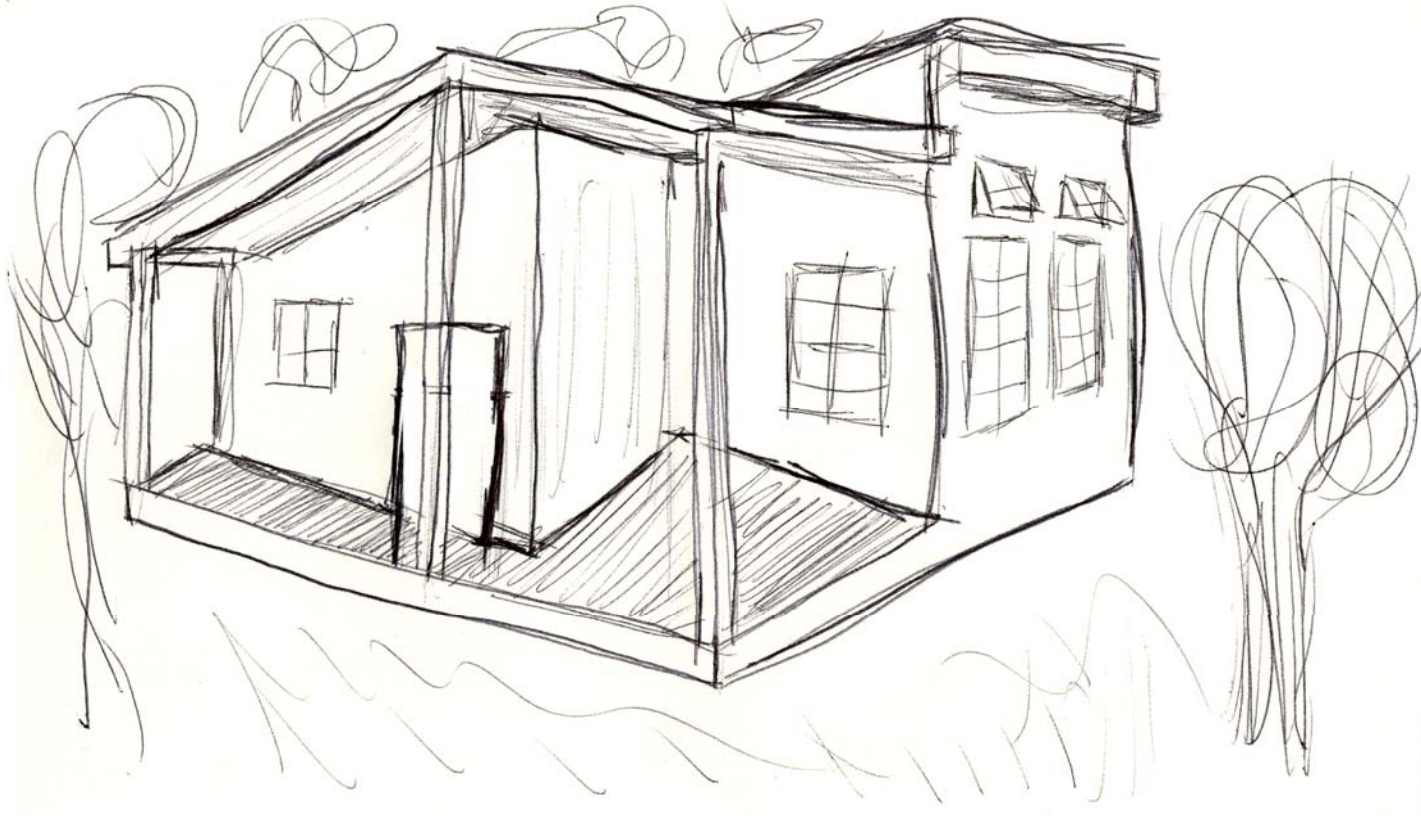

MIT OpenCourseWare
<http://ocw.mit.edu>

4.500 Introduction to Design Computing
Fall 2008

For information about citing these materials or our Terms of Use, visit: <http://ocw.mit.edu/terms>.

A CONCORD RIVER CABIN

4.500

- PEACEFUL WRITER'S CABIN – EARLY AUTUMN
- SCENIC, TRANQUIL, & OPEN
- DIRECT ACCESS TO SERENE RIVER
- SPACIOUS PORCH
- NATURAL LIGHTING AND VENTILATION

SITE PLAN

- SCENIC VIEWS
- WRITING SPACE
- READING SPACE
- SUNLIGHT

FLOOR PLAN

- LARGE L - PORCH
- OPEN FLOOR PLAN
- WRITING SPACE FACING RIVER
- OUTDOOR READING SPACE

SHAPE MODEL

- RIVER-FACING WINDOWS
- SLOPED ROOF

RENDERED PERSPECTIVE IMAGE