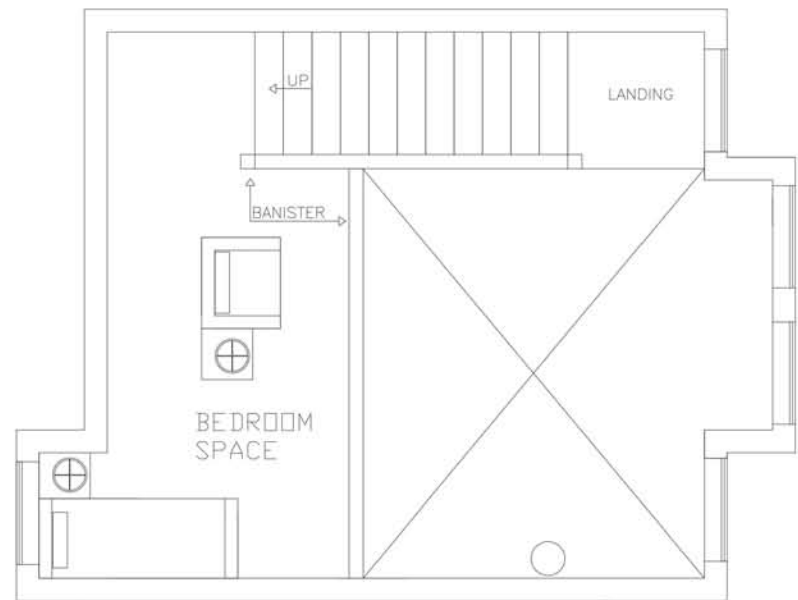

Design Proposal

- Large windows towards river provide inspiring views and natural light
- Lofted bedroom separates work and relaxing space
- Fireplace to provide light and heat
- Wooden cabin, evocative of colonial style

Site Plan

Floor Plan

FIRST FLOOR

SECOND FLOOR

Shape Model

Rendering