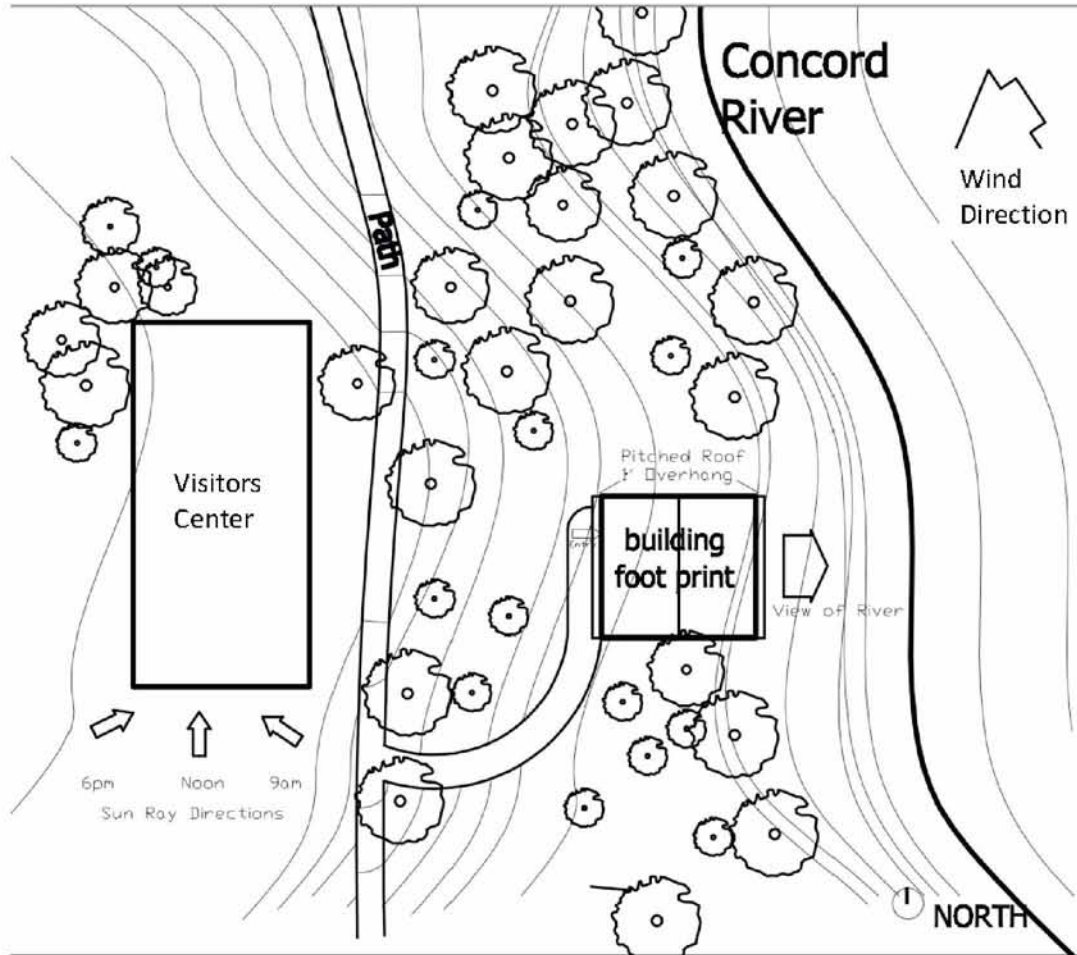

MIT OpenCourseWare
<http://ocw.mit.edu>

4.500 Introduction to Design Computing
Fall 2008

For information about citing these materials or our Terms of Use, visit: <http://ocw.mit.edu/terms>.

Writer's Cabin on the Concord River

Design Proposal

- Large windows towards river provide inspiring views and natural light
- Lofted bedroom separates work and relaxing space
- Fireplace to provide light and heat
- Wooden cabin, evocative of colonial style

Site Plan

Floor Plan

FIRST FLOOR

SECOND FLOOR

Shape Model

Rendering