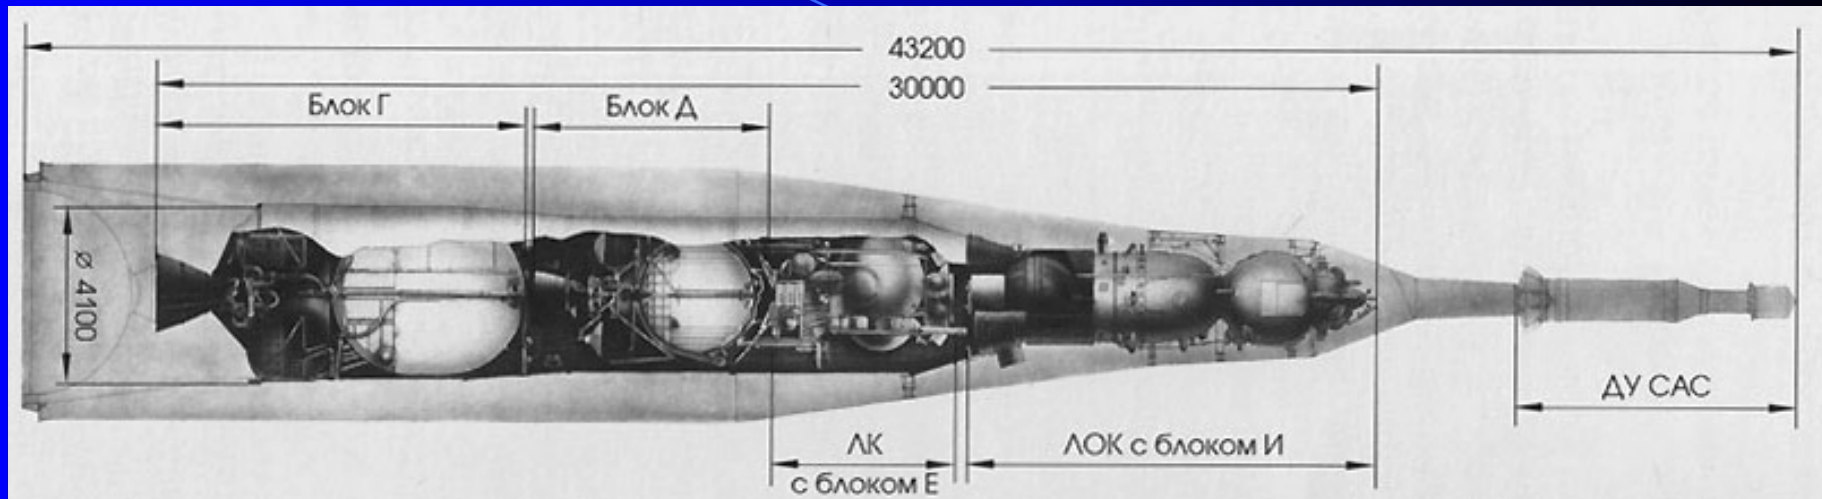

**Proton booster with
L1 spacecraft**

Zond-5 (September 1968)

Zond-7 (August 1969)

Lunar landing flight program

N1 rocket with L3 spacecraft
LK – lunar lander
ЛОК – lunar orbital ship

1 Habitable Module

2 Descent

3 Instrument Module

Lunar orbital ship (LOK)

**Lunar orbital ship
docking control panel**

Lunar lander assembly and testing

Lunar lander testing

Lunar lander (LK)

Lunar lander control panel

**Cosmonaut Leonov during
helicopter training for lunar
landing**