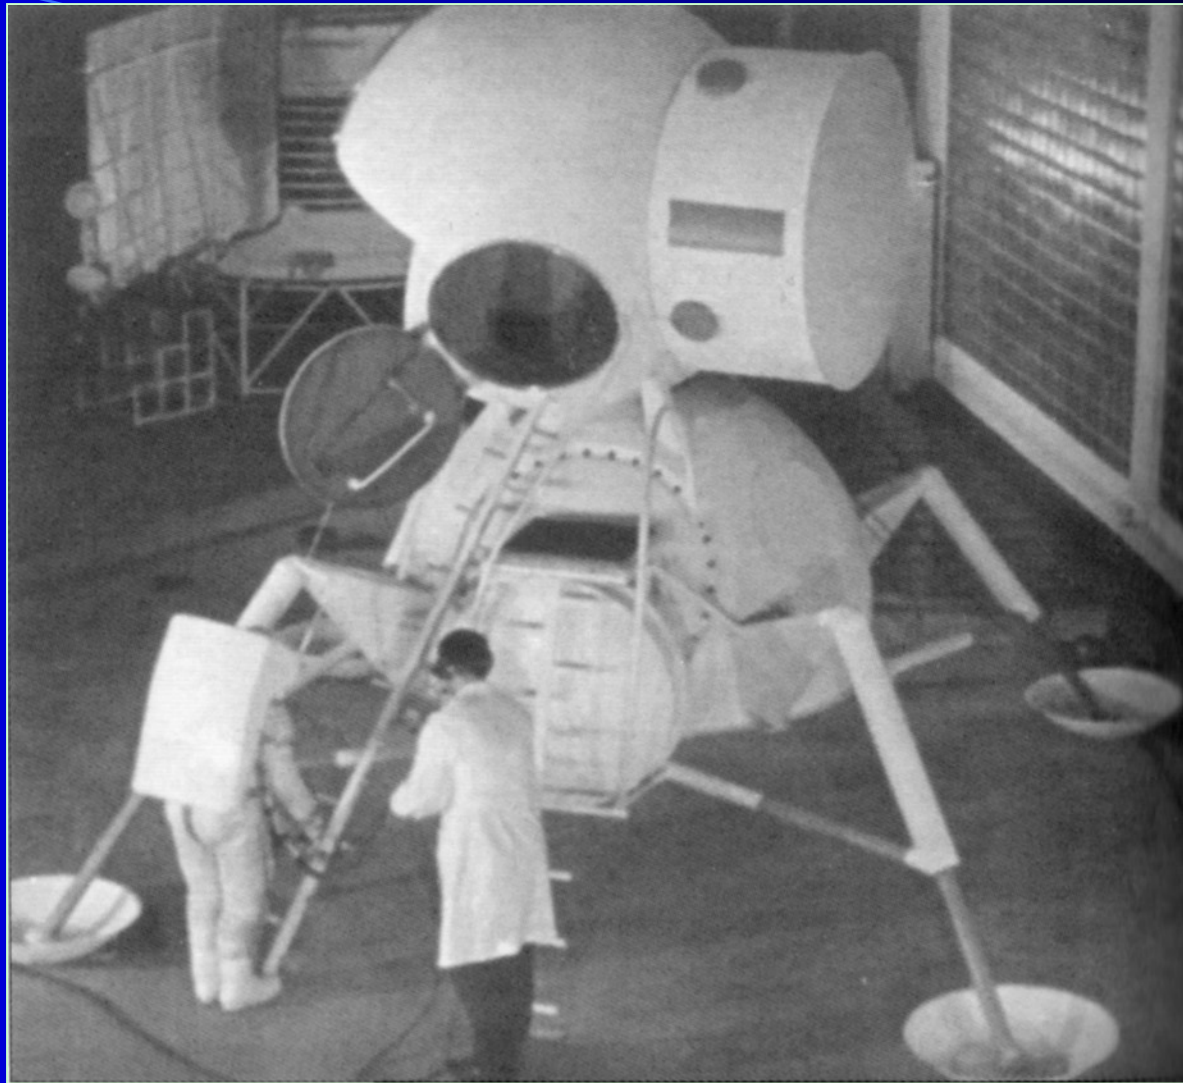

The background is a vibrant, abstract painting of a lunar landscape. It features a central, dark, vertical, conical structure that resembles a probe or a lunar lander, standing on a dark, rocky surface. The sky is a mix of warm colors, including reds, oranges, and yellows, with a bright, glowing yellow sun or moon in the center. The overall style is expressive and somewhat surreal, with visible brushstrokes and a rich, textured appearance.

**Proton booster with
L1 spacecraft**

Zond-5 (September 1968)

Zond-7 (August 1969)

Lunar landing flight program

N1 rocket with L3 spacecraft
LK – lunar lander
ЛОК – lunar orbital ship

1 Habitable Module

2 Descent

3 Instrument Module

Lunar orbital ship (LOK)

**Lunar orbital ship
docking control panel**

Lunar lander assembly and testing

Lunar lander testing

Lunar lander (LK)

Lunar lander control panel

**Cosmonaut Leonov during
helicopter training for lunar
landing**

Krechet space suit for lunar walk

Lunar walk training

N1 rocket

First N-1 launch, 20 February 1969

Second N-1 launch, 3 July 1969

Third N-1 launch, 27 June 1971

Fourth N-1 launch, 23 November 1972

ЛЗ 1963