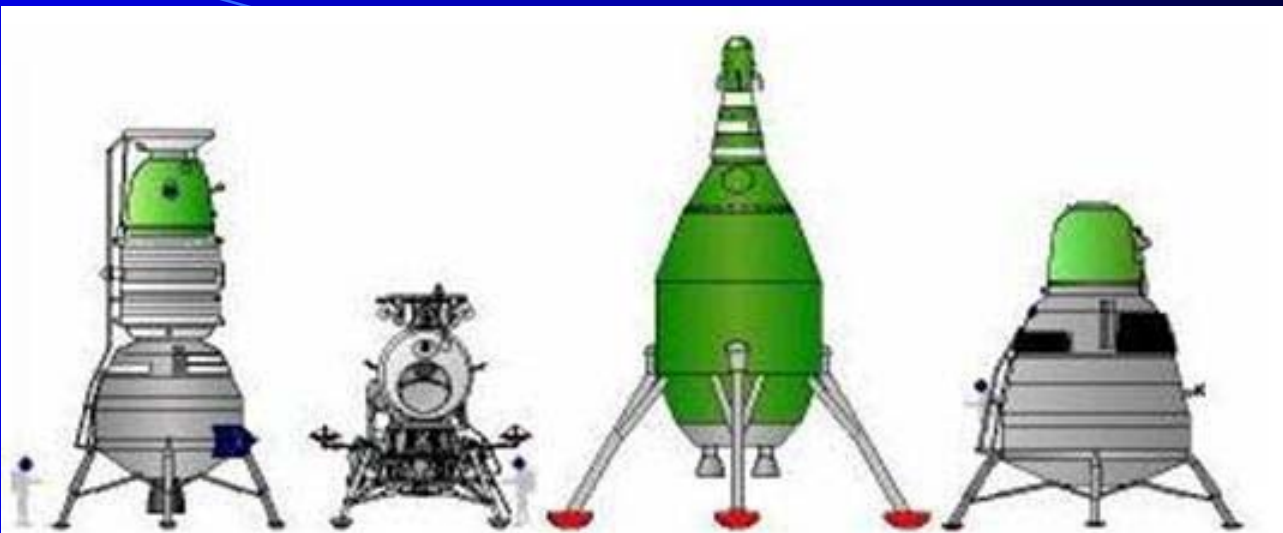

The background is a vibrant, abstract painting of a lunar landscape. It features a central, dark, vertical, conical structure that resembles a probe or a lunar lander, standing on a dark, rocky surface. The sky is a mix of warm colors, including reds, oranges, and yellows, with a bright, glowing yellow sun or moon in the center. The overall style is expressive and somewhat surreal, with visible brushstrokes and a rich, textured appearance.

Krechet space suit for lunar walk

Lunar walk training

N1 rocket

First N-1 launch, 20 February 1969

Second N-1 launch, 3 July 1969

Third N-1 launch, 27 June 1971

Fourth N-1 launch, 23 November 1972

ЛЗ 1963