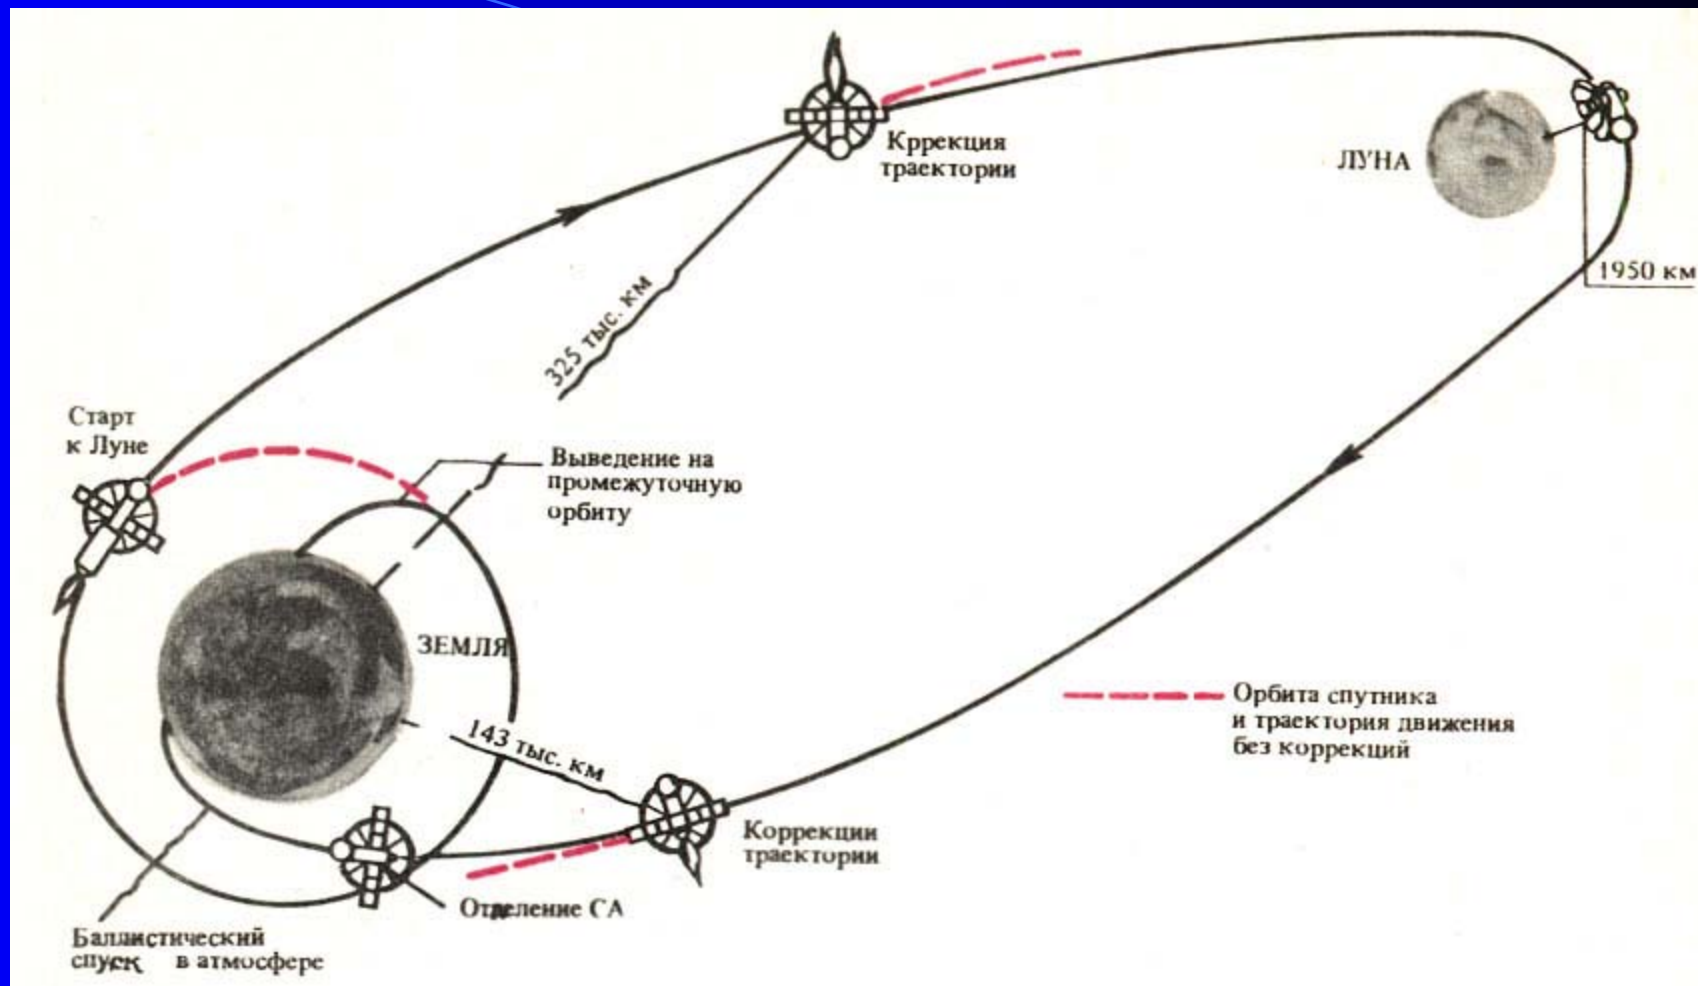

**Chelomey's LK-1 spacecraft
for circumlunar flight**

Circumlunar flight program