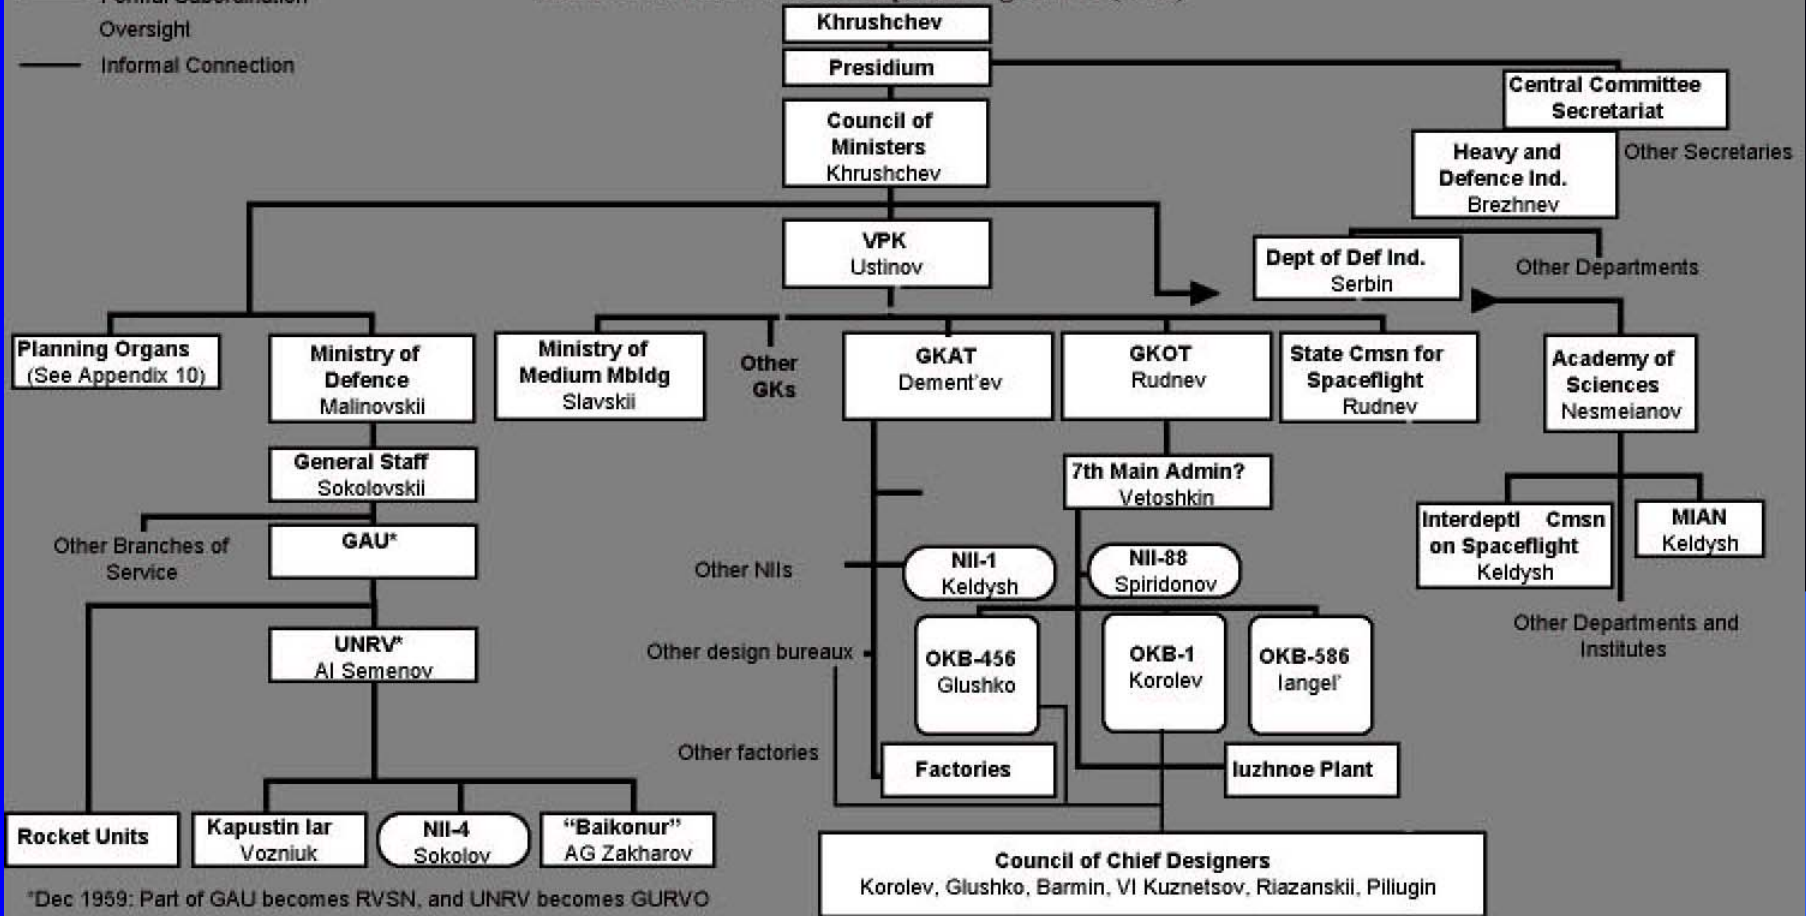

The background is a vibrant, abstract painting of a lunar landscape. It features a central, dark, vertical, conical structure that resembles a probe or a lunar lander, standing on a dark, rocky surface. The sky is a mix of warm colors, including reds, oranges, and yellows, with a bright, glowing yellow sun or moon in the center. The overall style is expressive and somewhat surreal, with visible brushstrokes and a rich, textured appearance.

The Soviet Moon Program

Slava Gerovitch (MIT)

March 7, 2007

**Lt.-Gen. Nikolai
Kamanin:
“We could have
been first on the
Moon”
(December 1968)**

Yuri Gagarin

Appendix 7: General Relationship of Institutions Involved in the Soviet Missile and Space Programmes

(with selected leaders)

Sheet 3: Soviet Missile and Space Programme (1958)

- Formal Subordination
- Oversight
- Informal Connection

*Dec 1959: Part of GAU becomes RVSN, and UNRV becomes GURVO

Soviet Space Industry

ЛК 1964

ЛК-700 1966

ЛЗМ 1970

ЛЗМ 1972

ДЛБ 1972

ЛЭК 1975

Lunar expedition project (1974)

Questions?