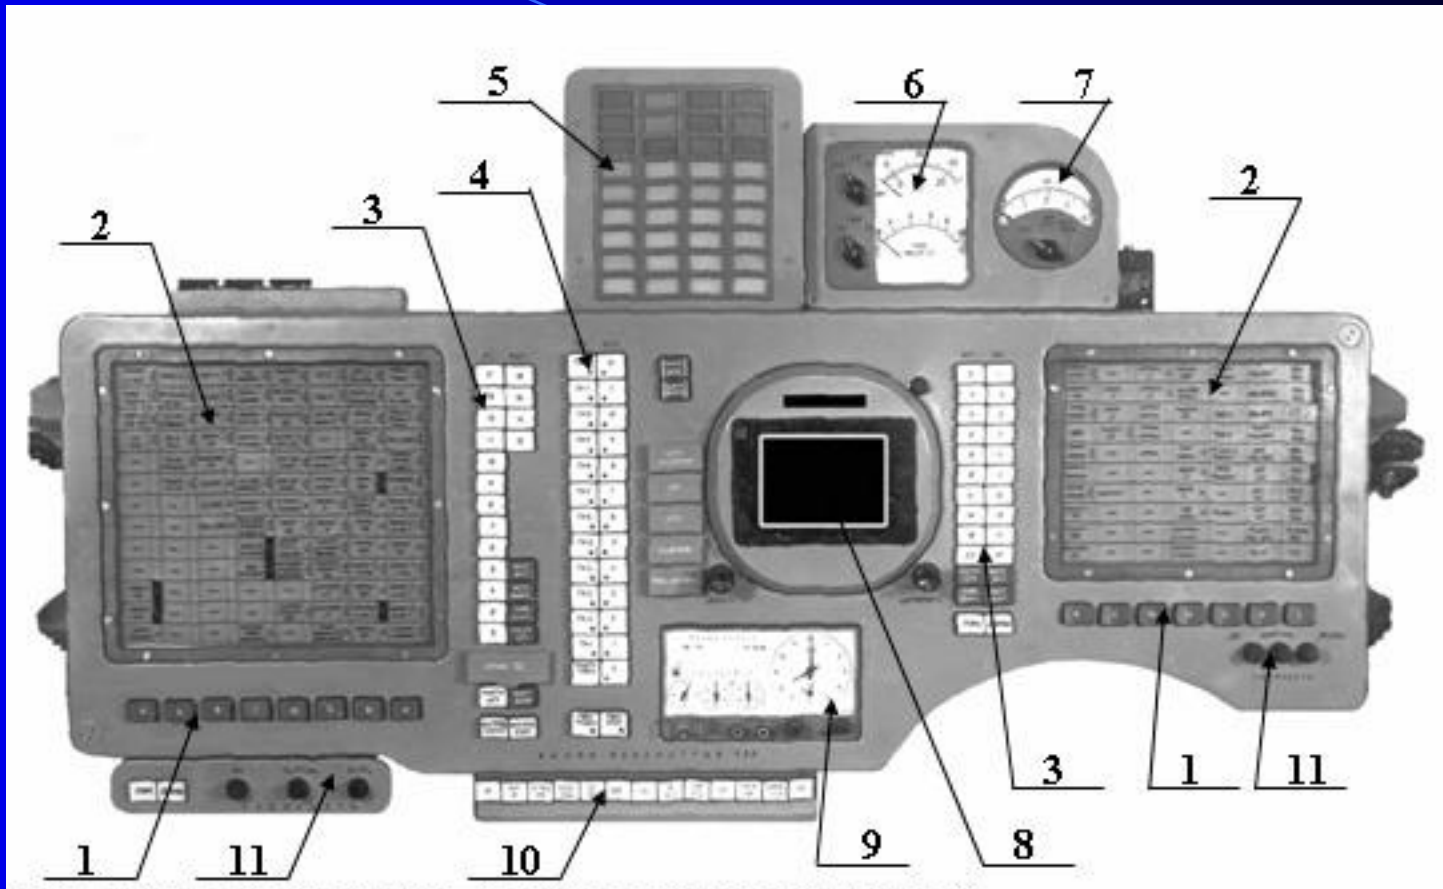

**Cosmonaut Shatalov: First
Manual Docking (1969)**

Vladimir Chelomey

**Chelomey's LK-1 spacecraft
for circumlunar flight**

Circumlunar flight program

L-1 (Zond) spacecraft

Cosmonaut Kubasov inside L-1

L-1 control panel

3 Instrument Module

Lunar orbital ship (LOK)

**Lunar orbital ship
docking control panel**

Lunar lander assembly and testing

Lunar lander testing

Lunar lander (LK)

Lunar lander control panel

**Cosmonaut Leonov during
helicopter training for lunar
landing**