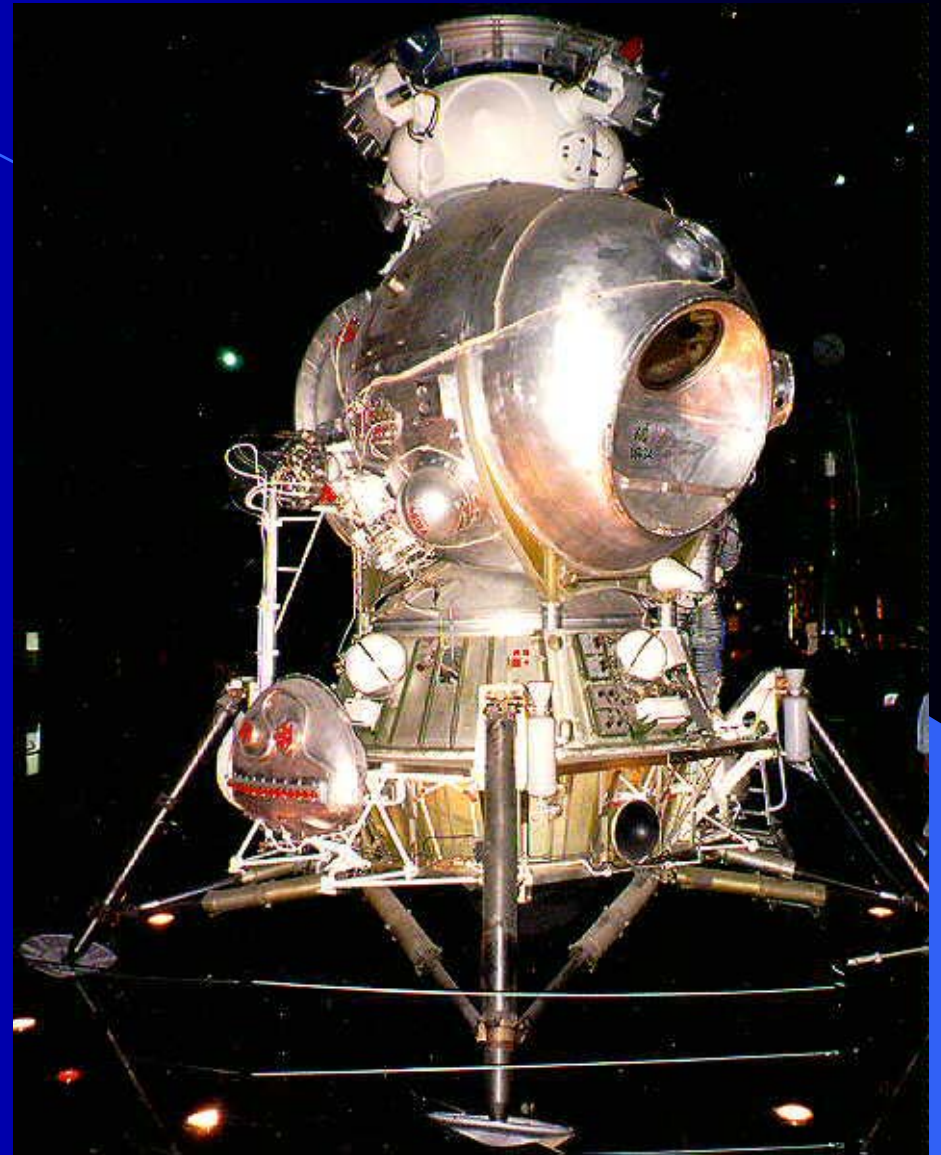

The background is a vibrant, abstract painting of a lunar landscape. It features a central, dark, vertical, conical structure that resembles a probe or a lunar lander, standing on a dark, rocky surface. The sky is a mix of warm colors, including reds, oranges, and yellows, with a bright, glowing yellow sun or moon in the center. The overall style is expressive and somewhat surreal, with visible brushstrokes and a rich, textured appearance.

**Proton booster with
L1 spacecraft**

Zond-5 (September 1968)

Zond-7 (August 1969)

Lunar landing flight program

N1 rocket with L3 spacecraft
LK – lunar lander
ЛОК – lunar orbital ship

1 Habitable Module

2 Descent

3 Instrument Module

Lunar orbital ship (LOK)

**Lunar orbital ship
docking control panel**

Lunar lander assembly and testing

Lunar lander testing

Lunar lander (LK)

Lunar lander control panel

**Cosmonaut Leonov during
helicopter training for lunar
landing**

Krechet space suit for lunar walk

Lunar walk training

N1 rocket

First N-1 launch, 20 February 1969

Second N-1 launch, 3 July 1969

Third N-1 launch, 27 June 1971

Fourth N-1 launch, 23 November 1972

ЛЗ 1963