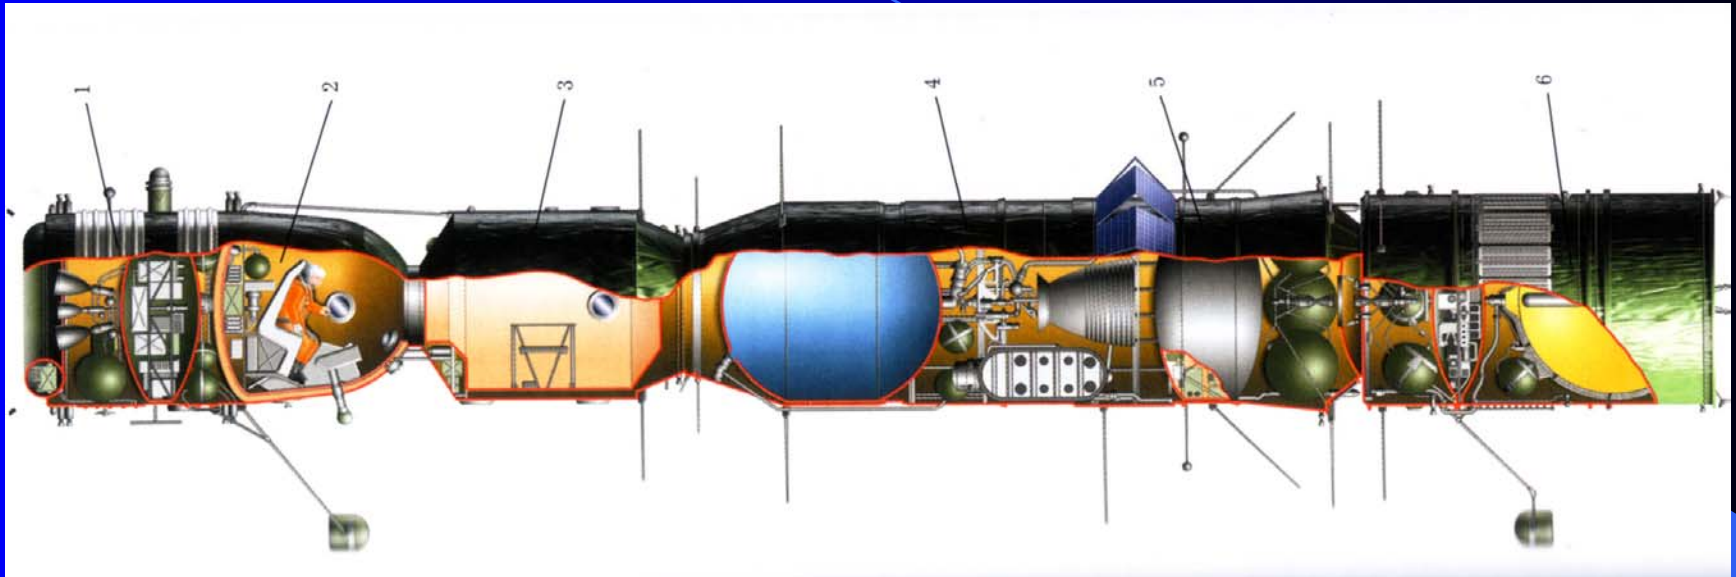

Nikita Khrushchev and Sergei Korolev

Soyuz 7K-9K-11K lunar complex