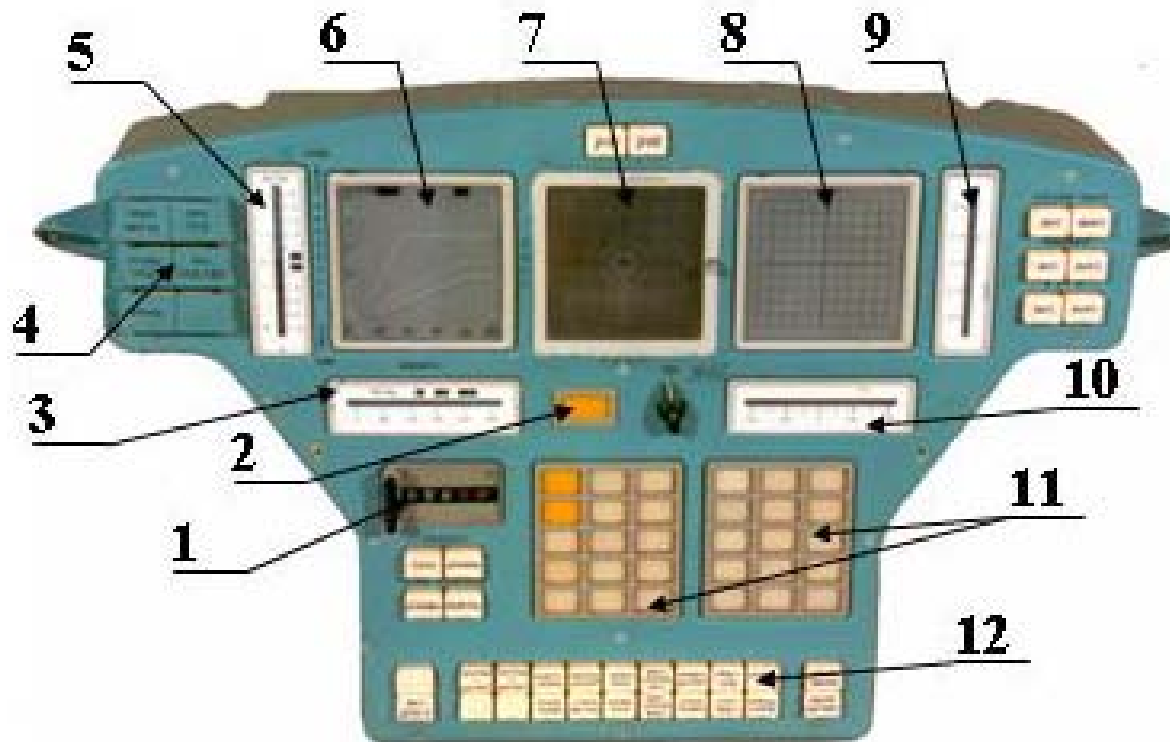

**Proton booster with
L1 spacecraft**

Zond-5 (September 1968)

Zond-7 (August 1969)

Lunar landing flight program

N1 rocket with L3 spacecraft
LK – lunar lander
ЛОК – lunar orbital ship

1 Habitable Module

2 Descent

3 Instrument Module

Lunar orbital ship (LOK)

**Lunar orbital ship
docking control panel**

Lunar lander assembly and testing

Lunar lander testing

Lunar lander (LK)

Lunar lander control panel

**Cosmonaut Leonov during
helicopter training for lunar
landing**