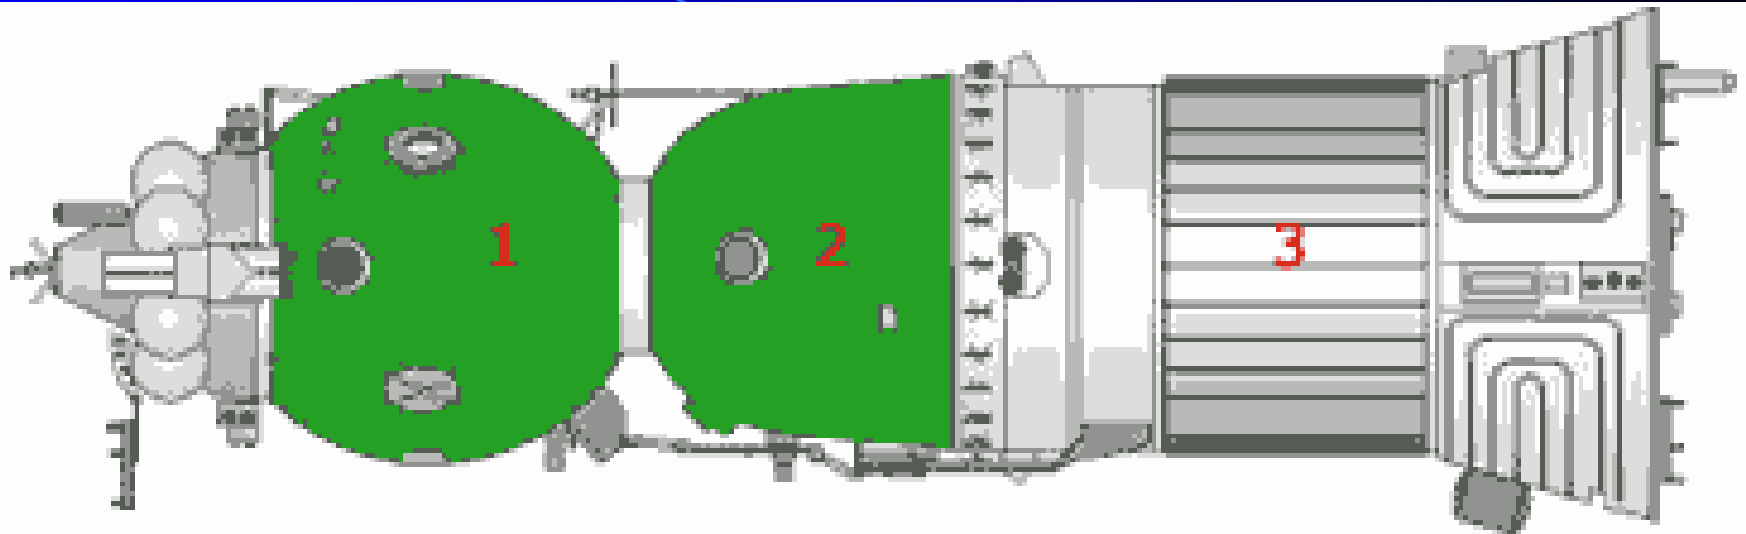

**Cosmonaut Shatalov: First
Manual Docking (1969)**

Vladimir Chelomey

**Chelomey's LK-1 spacecraft
for circumlunar flight**

Circumlunar flight program

L-1 (Zond) spacecraft

Cosmonaut Kubasov inside L-1

L-1 control panel

**Proton booster with
L1 spacecraft**

Zond-5 (September 1968)

Zond-7 (August 1969)

Lunar landing flight program

N1 rocket with L3 spacecraft
LK – lunar lander
ЛОК – lunar orbital ship

1 Habitable Module

2 Descent

3 Instrument Module

Lunar orbital ship (LOK)

**Lunar orbital ship
docking control panel**

Lunar lander assembly and testing

Lunar lander testing

Lunar lander (LK)

Lunar lander control panel

**Cosmonaut Leonov during
helicopter training for lunar
landing**